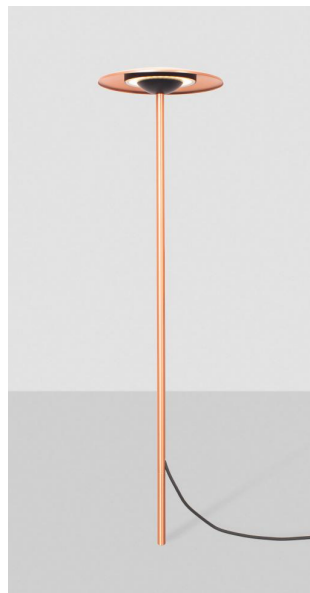

BS3181

DC24V 5W Outdoor Umbrella Spike Light

Description

Garden Outdoor Spike;
IP65 Suitable for outdoor;
Spike without base installations;
Install on wooden surface and Install on concrete also available;

Finish

Black/White/Bronze

Material

Aluminium/SOLID BRASS/SOLID COPPER

TECHNICAL CHARACTERISTICS

Light source

Light source: Osram 2835 chip
Output (W): DC24V 5W
Total power consumption (W): 5W
Color temperature: 2700K/3000K/4000K
CRI: 90
Photobiological risk: RG1
Real Lumen: 200lm
Qty Leds: 1
Lm/Real W: 40
Life Time: 50.000h L80B20
MacAdam steps: 3
UGR: 14

Gear

This product is supplied with DC to DC convertor
Without 220V driver

Luminaire

IP65 for outdoor purpose
crossing: No
Warranty: 5 Years

The photograph may not match the reference exactly. Please read the product description to identify the finish.