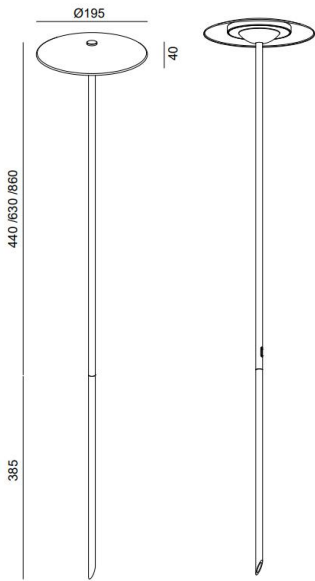

BS3181

DC24V 5W Outdoor Umbrella Spike Light

Description

Garden Outdoor Spike;
IP65 Suitable for outdoor;
Spike without base installations;
Install on wooden surface and Install on concrete also available;

Finish

Black/White/Bronze

Material

Aluminium/SOLID BRASS/SOLID COPPER

TECHNICAL CHARACTERISTICS

Light source

Light source: Osram 2835 chip
Output (W): DC24V 5W
Total power consumption (W): 5W
Color temperature: 2700K/3000K/4000K
CRI: 90
Photobiological risk: RG1
Real Lumen: 200lm
Qty Leds: 1
Lm/Real W: 40
Life Time: 50.000h L80B20
MacAdam steps: 3
UGR: 14

Gear

This product is supplied with DC to DC convertor
Without 220V driver

Luminaire

IP65 for outdoor purpose
crossing: No
Warranty: 5 Years

The photograph may not match the reference exactly. Please read the product description to identify the finish.